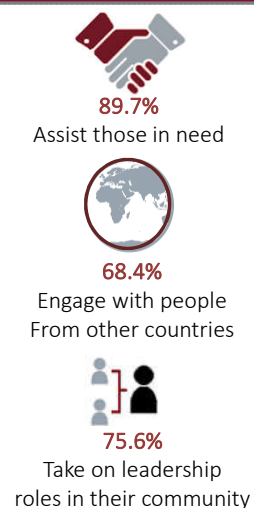

The First Year Start Strong Survey is designed to gather input from incoming first-year students shortly after they start classes at Meredith. The instrument collects extensive information that allows for a snapshot of what our incoming students are like before they experience college.

DEMOGRAPHICS

COLLEGE SELECTION

Here are some of students' key considerations in choosing Meredith College

68.4% of students say Meredith was their first choice

COMMUNITY ENGAGEMENT

Students consider it important to ...

SOCIAL & POLITICAL ATTITUDES

FINANCING COLLEGE

Covid – 19 Pandemic and College Choice

First Year students identify their strengths

OPENNESS TO DIVERSE VIEWS