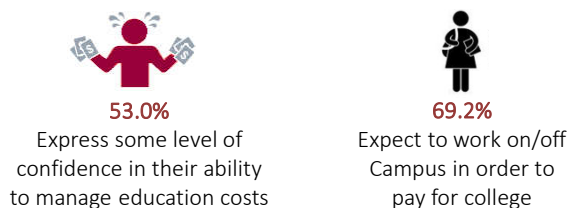

The First Year Start Strong Survey is designed to gather input from incoming first-year students shortly after they start classes at Meredith. The instrument collects extensive information that allows for a snapshot of what our incoming students are like before they experience college.

DEMOGRAPHICS

COLLEGE SELECTION

Here are some of students' key considerations in choosing Meredith College

68.4% of students say Meredith was their first choice

COMMUNITY ENGAGEMENT

Students consider it important to ...

SOCIAL & POLITICAL ATTITUDES

FINANCING COLLEGE

Covid – 19 Pandemic and College Choice

First Year students identify their strengths

OPENNESS TO DIVERSE VIEWS