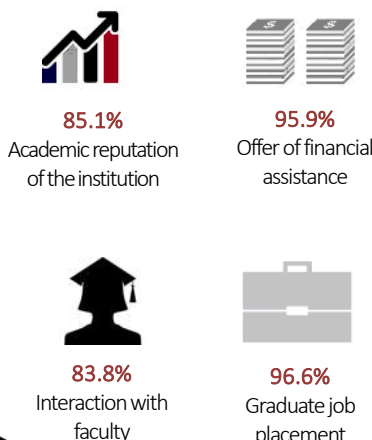

The First Year Start Strong Survey is designed to gather input from incoming first-year students shortly after they start classes at Meredith. The instrument collects extensive information that allows for a snapshot of what our incoming students are like before they experience college.

DEMOGRAPHICS

COLLEGE SELECTION

Here are some of students' key considerations in choosing Meredith College

68.4% of students say Meredith was their first choice

COMMUNITY ENGAGEMENT

Students consider it important to ...