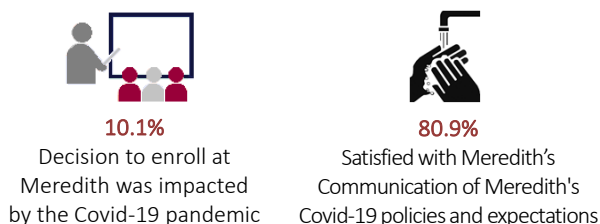

The First Year Start Strong Survey is designed to gather input from incoming first-year students shortly after they start classes at Meredith. The instrument collects extensive information that allows for a snapshot of what our incoming students are like before they experience college.

DEMOGRAPHICS

COLLEGE SELECTION

Here are some of students' key considerations in choosing Meredith College

68.4% of students say Meredith was their first choice

COMMUNITY ENGAGEMENT

Students consider it important to ...

SOCIAL & POLITICAL ATTITUDES

FINANCING COLLEGE

Covid – 19 Pandemic and College Choice

First Year students identify their strengths

OPENNESS TO DIVERSE VIEWS