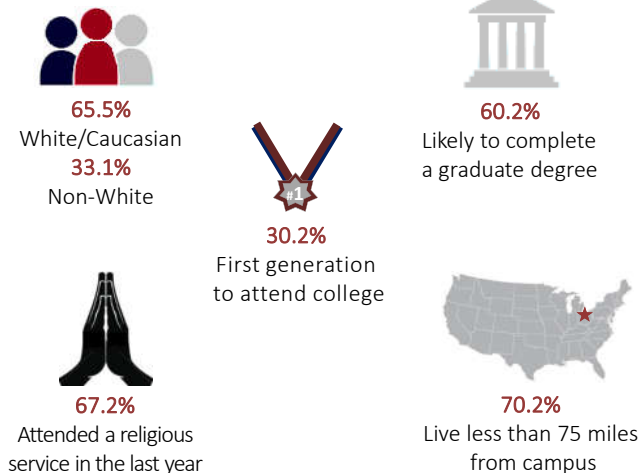

The First Year Start Strong Survey is designed to gather input from incoming first-year students shortly after they start classes at Meredith. The instrument collects extensive information that allows for a snapshot of what our incoming students are like before they experience college.

DEMOGRAPHICS

COLLEGE SELECTION

Here are some of students' key considerations in choosing Meredith College

68.4% of students say Meredith was their first choice

COMMUNITY ENGAGEMENT

Students consider it important to ...