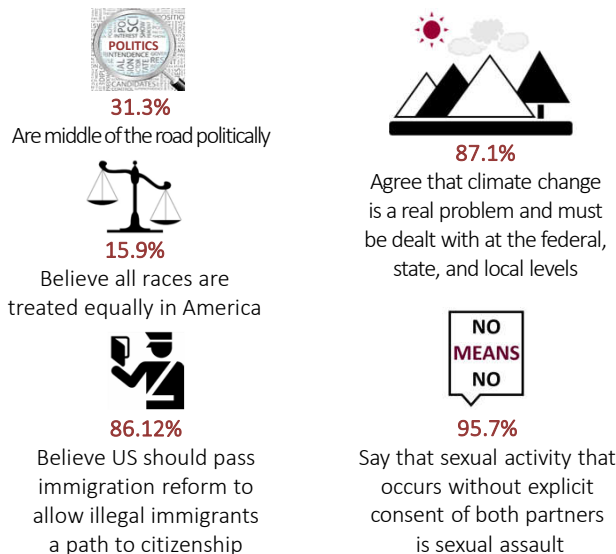

The First Year Start Strong Survey is designed to gather input from incoming first-year students shortly after they start classes at Meredith. The instrument collects extensive information that allows for a snapshot of what our incoming students are like before they experience college.

DEMOGRAPHICS

COLLEGE SELECTION

Here are some of students' key considerations in choosing Meredith College

68.4% of students say Meredith was their first choice

COMMUNITY ENGAGEMENT

Students consider it important to ...

SOCIAL & POLITICAL ATTITUDES

FINANCING COLLEGE

Covid – 19 Pandemic and College Choice

First Year students identify their strengths

OPENNESS TO DIVERSE VIEWS